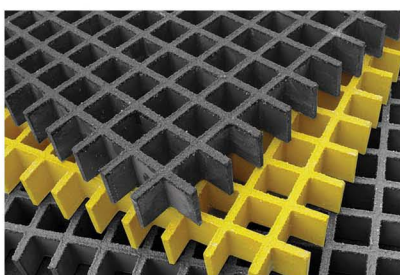

Grating Size **$399**
38 x 38 x 25mm
+ GST

Grating Size **$595**
38 x 38 x 38mm
+ GST

Standard panel size **3660 x 1220 mm**
Call for different sizes

Features

- Anti-slip grit surface
- Chemical resistance
- Corrosion resistance
- Fire resistance
- Light weight & High load strength
- In Black or Yellow (call for more options)

Visit our website for more info

Visit our website for more products and detailed specifications

www.stronghold.co.nz