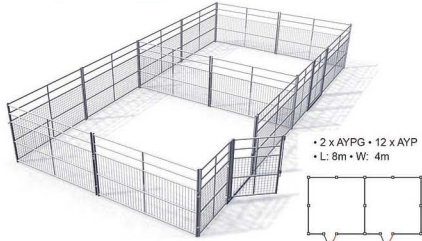

Grated Walkways

Grating Size **\$399**
38 x 38 x 25mm
+ GST

Grating Size **\$595**
38 x 38 x 38mm
+ GST

Standard panel size **3660 x 1220 mm**
Call for different sizes

Features

- Anti-slip grit surface
- Chemical resistance
- Corrosion resistance
- Fire resistance
- Light weight & High load strength
- In Black or Yellow (call for more options)

Visit our website for more info

Visit our website for more products and detailed specifications

www.stronghold.co.nz

Any Layout Possible

Calf / Livestock Pens

For Calves, Goats, Pigs, Alpaca, etc.

2x 4m x 4m Calf / Livestock Pens \$3,399 + GST