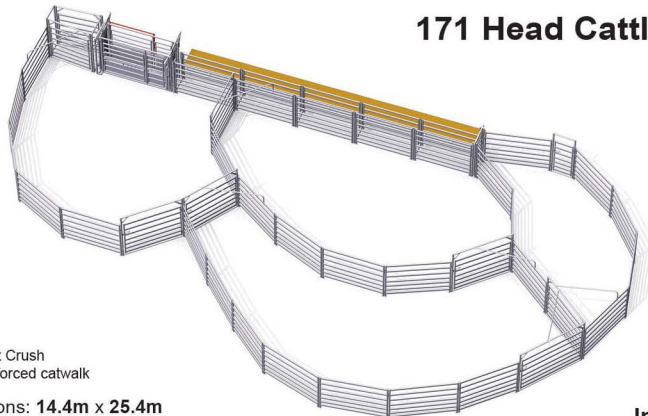

Squeeze Crush \$12,999 + GST

97 Head Cattle Yard

Features

- Heavy duty headbail
- Fibre reinforced catwalk
- Multi feed forcing pen

Dimensions: 10.5m x 19m

Includes **Force Pen and FRP Catwalk \$29,999** + GST

171 Head Cattle Yard

Features

- CCHD Vet Crush
- Fibre reinforced catwalk

Dimensions: 14.4m x 25.4m

Includes **Vet Crush and FRP Catwalk \$34,999** + GST

ALL PRICES EXCLUDE SHIPPING

Our products come with a 10 year warranty on Galv. and Welding