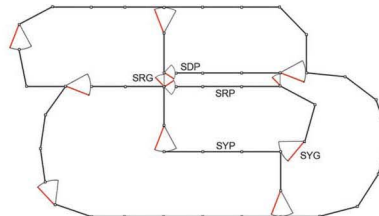

Visit our website for more products and detailed specifications

www.stronghold.co.nz

Portable Sheep Yards

Basic Drafting Set

- 10 x SYP
- 4 x SYG
- 2 x SRG
- 3 x SRP
- 1 x SDP

\$3,999

+ GST

60 Head / 2 way Drafting

- 16 x SYP
- 4 x SYG
- 2 x SRG
- 3 x SRP
- 1 x SDP

\$5,049

+ GST

60 Head / 3 way Drafting

- 20 x SYP
- 6 x SYG
- 2 x SRG
- 2 x SRP
- 2 x SDP

\$6,299

+ GST

200 Head / 3 way Drafting

- 37 x SYP
- 8 x SYG
- 2 x SRG
- 4 x SRP
- 2 x SDP

\$10,299

+ GST

Portable Sheep Yard Products

Panel

970 mm

\$182 + GST

Panel with Gate