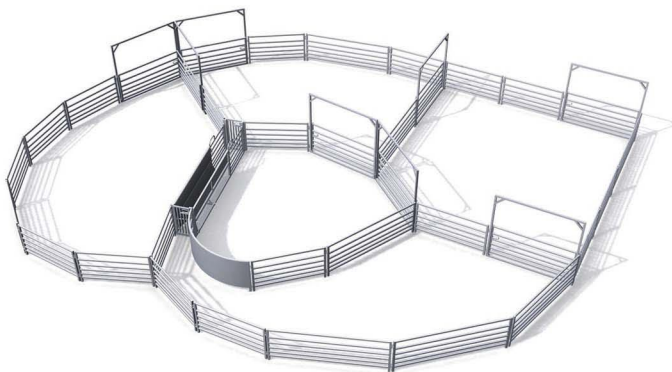

Sheep Yard Gates for wood yards

New Product!

1000mm High, 6 rail 50x30mm, 16mm slamlatch included

600 **$96** + GST

1800 **$199** + GST

850 **$125** + GST

2400 **$249** + GST

1200 **$145** + GST

3000 **$299** + GST

1500 **$169** + GST

3600 **$359** + GST

Permanent Sheep Yard Products

From **$205** + GST

From **$419** + GST

From **$419** + GST

$336 + GST

$258 + GST

$110 + GST

$236 + GST

New!

$279 + GST

$532 + GST

$572 + GST

$2,519 + GST

Set of two

Permanent Sheep Yards

20 Head HD Sheep Yard

73 Head Full Holding

- 1 x HDVRACE
- 4 x HDSYG15
- 2 x HDSRG
- 10 x HDSYP2

$6,799 + GST

180 Head HD Sheep Yard

429 Head Full Holding

- 1 x HDVRACE
- 8 x HDSYG24
- 2 x HDSRG
- 19 x HDSYP2
- 7 x HDSYP3
- 1 x HDSCP

$13,499 + GST

262 Head HD Sheep Yard

483 Head Full Holding

- 1 x HDVRACE
- 2 x HDSRP
- 1 x HDSRB
- 2 x HDSRG65
- 5 x HDSRG15
- 3 x HDSYG24
- 26 x HDSYP2
- 7 x HDSYP3

$15,299 + GST

Visit our website for more products and detailed specifications

www.stronghold.co.nz