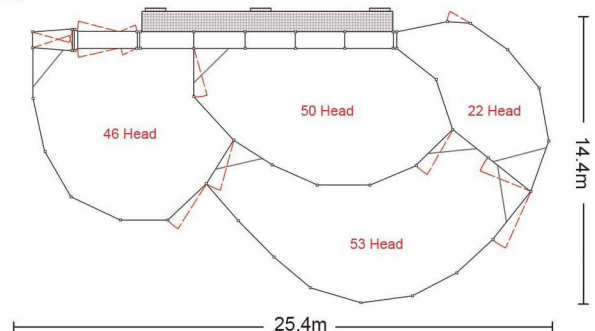

Squeeze Crush \$12,999 + GST

97 Head Cattle Yard

Features

- Heavy duty headbail
- Fibre reinforced catwalk
- Multi feed forcing pen

Dimensions: 10.5m x 19m

Includes **Force Pen and FRP Catwalk \$29,999** + GST

171 Head Cattle Yard

Features

- CCHD Vet Crush
- Fibre reinforced catwalk

Dimensions: 14.4m x 25.4m

Includes **Vet Crush and FRP Catwalk \$34,999** + GST

ALL PRICES EXCLUDE SHIPPING

Our products come with a 10 year warranty on Galv. and Welding