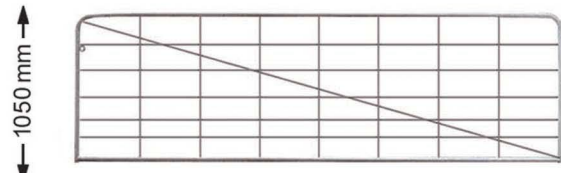

Bar Gates 8mm

32mm x 2mm uprights • Includes hinges • 8mm bars

5ft $95 + GST	13ft $179 + GST
10ft $159 + GST	14ft $189 + GST
11ft $165 + GST	15ft $199 + GST
12ft $169 + GST	16ft $219 + GST