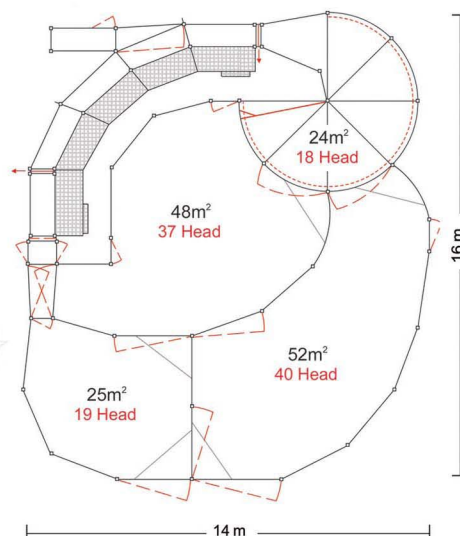

114 Head Yard Special

Features

- Heavy duty headbail
- Fibre reinforced catwalk
- Multi feed forcing pen

Yard Special
$34,199 + GST

Normally **$36,399** + GST

HBH

SGSY

Available through PGG Wrightson, Fonterra Farm Source and through your Farmlands & Ruralco Cards