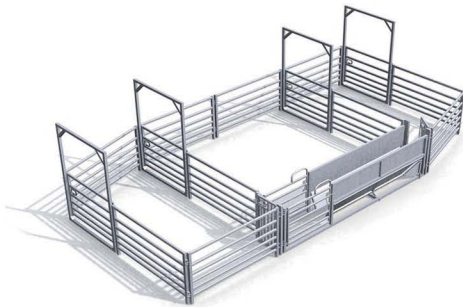

\$572 + GST

4m V Race Drafting Panel

\$2,519 + GST

Set of two

Permanent Sheep Yards

20 Head HD Sheep Yard

73 Head Full Holding

- 1 x HDVRACE
- 4 x HDSYG15
- 2 x HDSRG
- 10 x HDSYP2