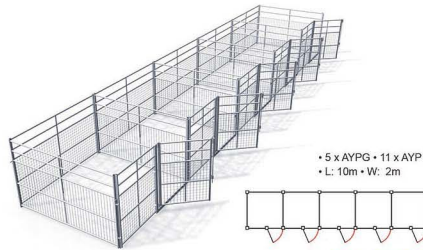

Grated Walkways

Grating Size **\$399**
38 x 38 x 25mm
+ GST

Grating Size **\$595**
38 x 38 x 38mm
+ GST

Standard panel size **3660 x 1220 mm**
Call for different sizes

Features

- Anti-slip grit surface
- Chemical resistance
- Corrosion resistance
- Fire resistance
- Light weight & High load strength
- In Black or Yellow (call for more options)

Visit our website for more info

Visit our website for more products and detailed specifications

www.stronghold.co.nz

Any Layout Possible

Calf / Livestock Pens

For Calves, Goats, Pigs, Alpaca, etc.

2x 4m x 4m Calf / Livestock Pens \$3,399 + GST