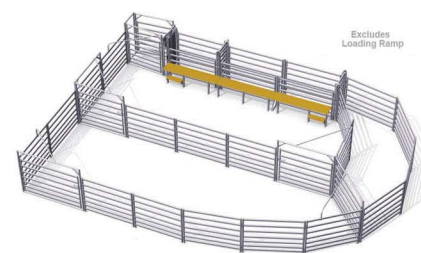

Farm Gates • Feeders • Stock Yards • Headbails and more!

Cattle Yards

Have your own plans? Talk to us!

Available in **Portable** and **Permanent** series

Portable Series

- 7 rail
- 50 x 30 mm
- Oblong Tube

Permanent Series

- 7 rail
- 80 x 40 mm
- Oblong Tube

Dimensions: 4.5m x 7.5m

Add Loading Ramp For **\$3,649** + GST

Dimensions: 5m x 12m

Add Loading Ramp For **\$3,649** + GST

Dimensions: 9.6m x 13.6m

Add Loading Ramp For **\$3,649** + GST