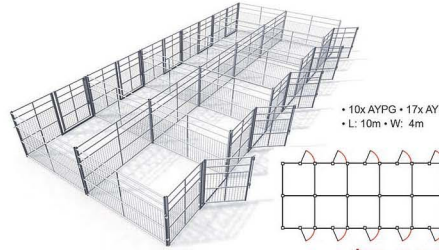

10x 2m x 2m Calf / Livestock Pens $7,099 + GST

Calf / Livestock Pen Products

• Welded Mesh • 50 x 50 x 4mm

$229 + GST

$305 + GST

$325 + GST

Loading Ramp

For Sheep, Alpaca, Calves, Goats etc.

$735 + GST