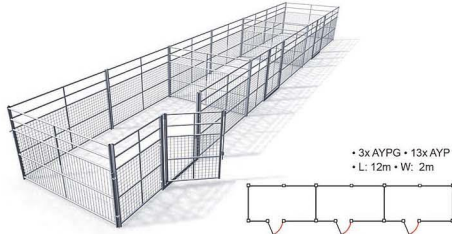

3x 4m x 2m Calf / Livestock Pens $3,949 + GST