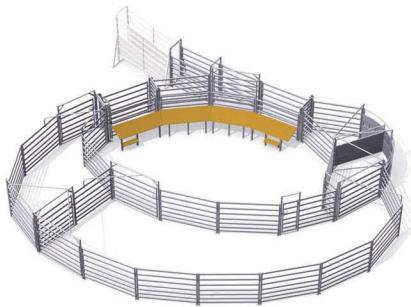

Yard Special
\$34,199 + GST

Normally **\$36,399** + GST

HBH

SGSY

Available through PGG Wrightson, Fonterra Farm Source and through your Farmlands & Ruralco Cards

Cattle Yards

Available in *Permanent* series

Dimensions: 14m x 16.5m

Add Loading Ramp For **\$3,469** + GST

Cattle Yard Appr. 107 Head 

Permanent **\$28,999** + GST 107H

Dimensions: 12.5m x 20m

Add Loading Ramp For **\$3,649** + GST

Cattle Yard Appr. 138 Head 