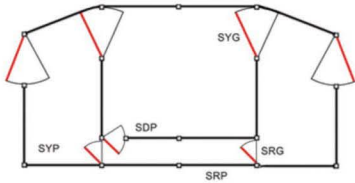

Visit our website for more products and detailed specifications

www.stronghold.co.nz

Portable Sheep Yards

Basic Drafting Set

- 10 x SYP
- 4 x SYG
- 2 x SRG
- 3 x SRP
- 1 x SDP

\$3,999

+ GST

60 Head / 2 way Drafting