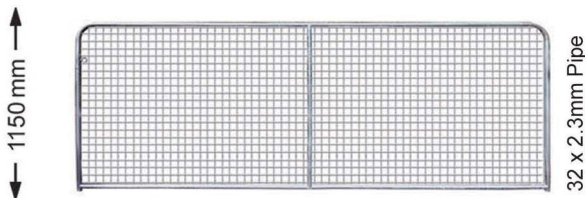

Mesh Gates

Welded Mesh 50 x 50 x 4mm

5ft $189 + GST	12ft $249 + GST
8ft $209 + GST	14ft $269 + GST
10ft $229 + GST