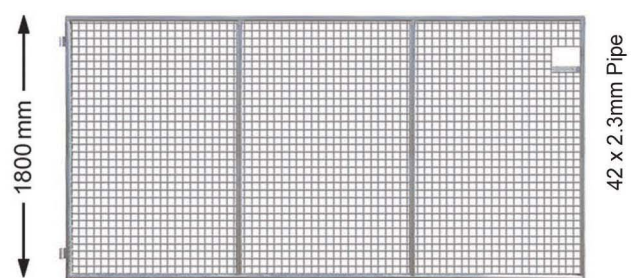

Deer Gates

Welded Mesh 50 x 50 x 5mm

10ft $429 + GST	14ft $625 + GST
12ft $529 + GST