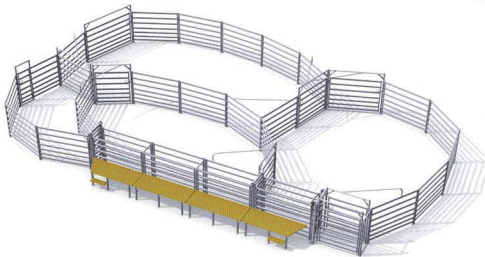

Yard Special
\$34,199 + GST

Normally **\$36,399** + GST

HBH

SGSY

Available through PGG Wrightson, Fonterra Farm Source and through your Farmlands & Ruralco Cards

Cattle Yards

Available in *Permanent* series

Dimensions: 14m x 16.5m

Add Loading Ramp For **\$3,469** + GST

Cattle Yard Appr. 107 Head 

Permanent **\$28,999** + GST 107H

Dimensions: 12.5m x 20m

Add Loading Ramp For **\$3,649** + GST

Cattle Yard Appr. 138 Head 