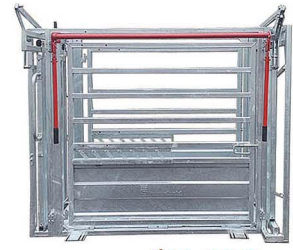

Cattle Crush Units

Vetless Crush $7,499 + GST