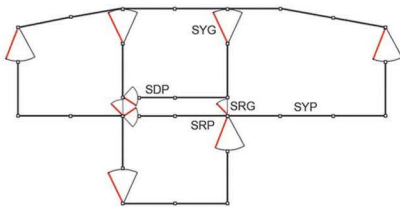

Visit our website for more products and detailed specifications

www.stronghold.co.nz

Portable Sheep Yards

Basic Drafting Set

- 10 x SYP
- 4 x SYG
- 2 x SRG
- 3 x SRP
- 1 x SDP

\$3,999

+ GST

60 Head / 2 way Drafting

- 16 x SYP
- 4 x SYG
- 2 x SRG
- 3 x SRP
- 1 x SDP

\$5,049

+ GST

60 Head / 3 way Drafting

- 20 x SYP
- 6 x SYG
- 2 x SRG
- 2 x SRP
- 2 x SDP

\$6,299

+ GST

200 Head / 3 way Drafting

- 37 x SYP
- 8 x SYG
- 2 x SRG
- 4 x SRP
- 2 x SDP

\$10,299

+ GST

Portable Sheep Yard Products

Panel

970 mm

\$182 + GST

Panel with Gate