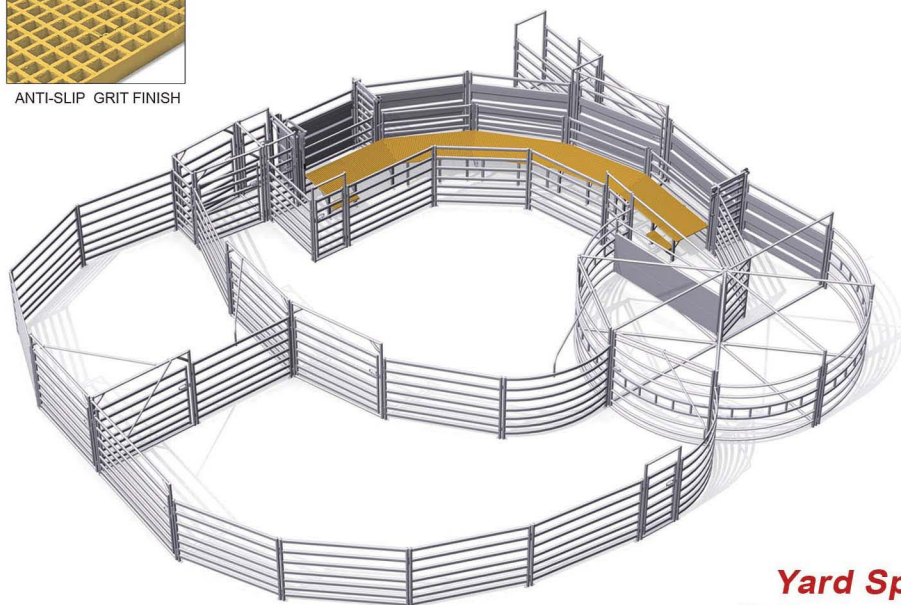

114 Head Yard Special

Features

- Heavy duty headbail
- Fibre reinforced catwalk
- Multi feed forcing pen

Yard Special
$34,199 + GST

Normally **$36,399** + GST

HBH

SGSY

Available through PGG Wrightson, Fonterra Farm Source and through your Farmlands & Ruralco Cards