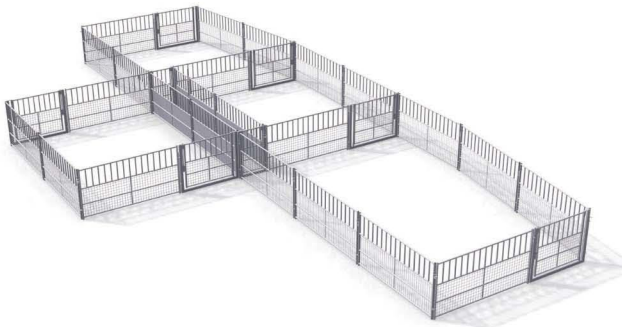

60 Head / 3 way Drafting