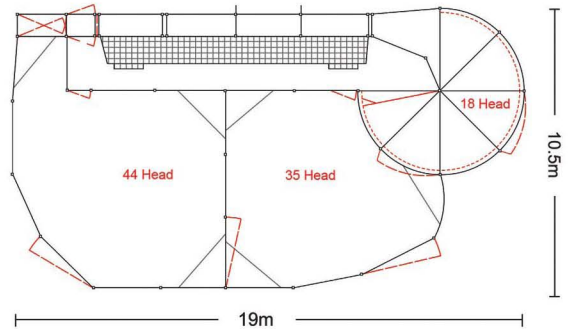

Squeeze Crush \$12,999 + GST

97 Head Cattle Yard

Features

- Heavy duty headbail
- Fibre reinforced catwalk
- Multi feed forcing pen

Dimensions: 10.5m x 19m

Includes **Force Pen and FRP Catwalk \$29,999** + GST

171 Head Cattle Yard

Features

- CCHD Vet Crush
- Fibre reinforced catwalk

Dimensions: 14.4m x 25.4m

Includes **Vet Crush and FRP Catwalk \$34,999** + GST

ALL PRICES EXCLUDE SHIPPING

Our products come with a 10 year warranty on Galv. and Welding