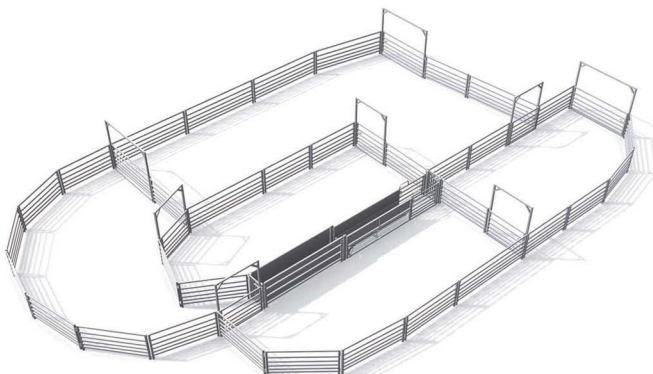

\$6,799 + GST

180 Head HD Sheep Yard

429 Head Full Holding

- 1 x HDVRACE
- 8 x HDSYG24
- 2 x HDSRG
- 19 x HDSYP2
- 7 x HDSYP3
- 1 x HDSCP

\$13,499 + GST

262 Head HD Sheep Yard

483 Head Full Holding

- 1 x HDVRACE
- 2 x HDSRP
- 1 x HDSRB
- 2 x HDSRG65
- 5 x HDSRG15
- 3 x HDSYG24
- 26 x HDSYP2
- 7 x HDSYP3

\$15,299 + GST

Visit our website for more products and detailed specifications

www.stronghold.co.nz

Farm Gates

Bar Gates 6mm

32mm x 2mm uprights • Includes hinges • 6mm bars

10ft \$125 + GST	14ft \$179 + GST
11ft \$132 + GST	15ft \$189 + GST
12ft \$139 + GST	16ft \$196 + GST
13ft \$149 + GST	