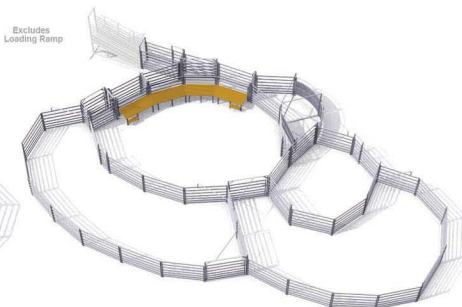

Dimensions: 14m x 16.5m

Add Loading Ramp For **\$3,469** + GST

Cattle Yard Appr. 107 Head 

Permanent **\$28,999** + GST 107H

Dimensions: 12.5m x 20m

Add Loading Ramp For **\$3,649** + GST

Cattle Yard Appr. 138 Head 

Permanent **\$26,249** + GST 138H

Dimensions: 15.5m x 25.8m

Add Loading Ramp For **\$3,649** + GST

Cattle Yard Appr. 190 Head 

Permanent **\$34,999** + GST 190H

Cattle Yard Products

Basic Headball

\$575 + GST