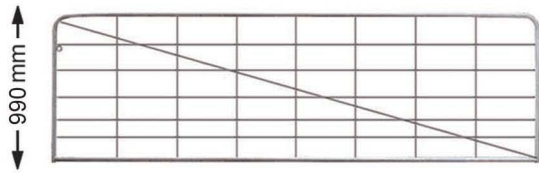

\$6,799 + GST

180 Head HD Sheep Yard

429 Head Full Holding

- 1 x HDVRACE
- 8 x HDSYG24
- 2 x HDSRG
- 19 x HDSYP2
- 7 x HDSYP3
- 1 x HDSCP

\$13,499 + GST

262 Head HD Sheep Yard

483 Head Full Holding

- 1 x HDVRACE
- 2 x HDSRP
- 1 x HDSRB
- 2 x HDSRG65
- 5 x HDSRG15
- 3 x HDSYG24
- 26 x HDSYP2
- 7 x HDSYP3

\$15,299 + GST

Visit our website for more products and detailed specifications

www.stronghold.co.nz

Farm Gates

Bar Gates 6mm

32mm x 2mm uprights • Includes hinges • 6mm bars

10ft \$125 + GST	14ft \$179 + GST
11ft \$132 + GST	15ft \$189 + GST
12ft \$139 + GST	16ft \$196 + GST
13ft \$149 + GST	