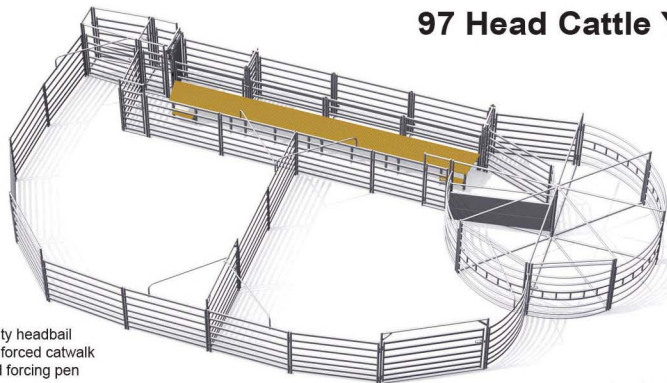

Visit our website for more info

Visit our website for more products and detailed specifications

www.stronghold.co.nz

Any Layout Possible

Calf / Livestock Pens

For Calves, Goats, Pigs, Alpaca, etc.

2x 4m x 4m Calf / Livestock Pens \$3,399 + GST

Squeeze Crush \$12,999 + GST

97 Head Cattle Yard

Features

- Heavy duty headbail
- Fibre reinforced catwalk
- Multi feed forcing pen

Dimensions: 10.5m x 19m

Includes **Force Pen and FRP Catwalk \$29,999** + GST