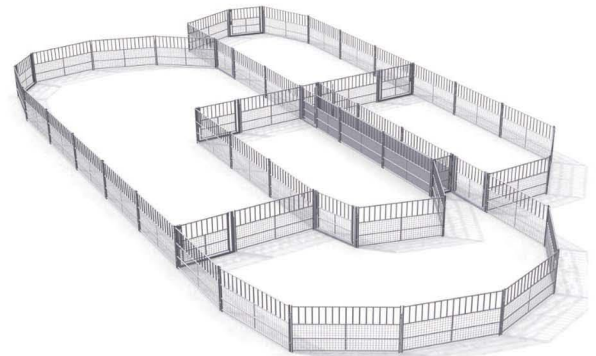

200 Head / 3 way Drafting