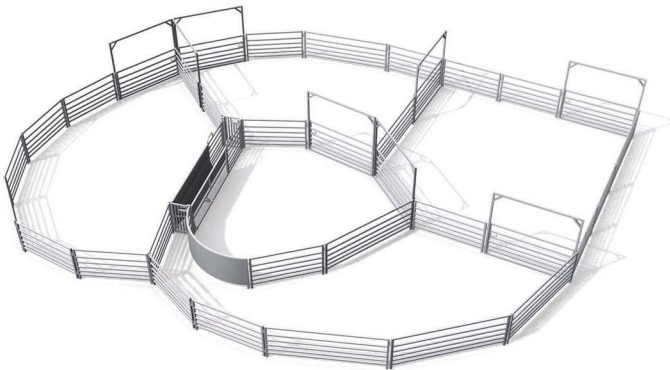

<p>Sheep Panel</p>  <p>In 2, 3m</p> <p>From \$205 + GST</p>	<p>Gates (Slamatch)</p>  <p>In 1.5, 2.4m</p> <p>From \$419 + GST</p>	<p>Gates (Double Hinged)</p>  <p>In 1.5, 2.4, 4m</p> <p>From \$419 + GST</p>	<p>Drenching Gate</p>  <p>0.9m</p> <p>\$336 + GST</p>	<p>Race Gate</p>  <p>\$258 + GST</p>
<p>Race Bow</p>  <p>\$110 + GST</p>	<p>V Race Drafting Panel 4m</p>  <p>Set of two</p> <p>\$2,519 + GST</p>	<p>Race Panel 3m Straight and Curved</p>  <p>Straight Panel \$532 + GST Curved Panel \$572 + GST</p>		

Permanent Sheep Yards

20 Head HD Sheep Yard

73 Head
Full Holding

- 1 x HDVRACE
- 4 x HDSYG15
- 2 x HDSRG
- 10 x HDSYP2

\$6,799 + GST

180 Head HD Sheep Yard

429 Head
Full Holding

- 1 x HDVRACE
- 8 x HDSYG24
- 2 x HDSRG
- 19 x HDSYP2
- 7 x HDSYP3
- 1 x HDSCP