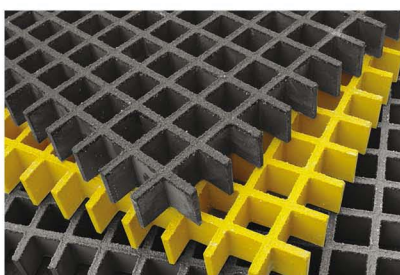

HF2300XC

Curved Panel **\$339** + GST

In Stock at PGG Wrightson stores nation wide

Fibre Reinforced Grating Panels

Stockyard catwalks

Grated steps

Raised work platforms

Multiple colours

Grated Walkways

Grating Size **\$399** + GST
38 x 38 x 25mm

Grating Size **\$595** + GST
38 x 38 x 38mm

Standard panel size **3660 x 1220 mm**
Call for different sizes

Features

- Anti-slip grit surface
- Chemical resistance
- Corrosion resistance
- Fire resistance
- Light weight & High load strength
- In Black or Yellow (call for more options)