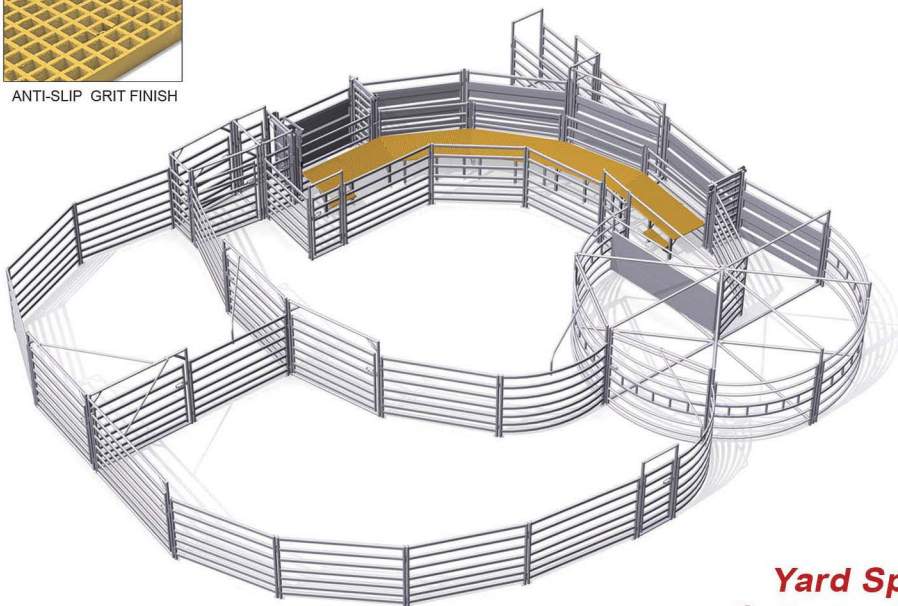

Cattle Yard Appr. 30 Head 
Portable \$8,699 + GST 20H
Permanent \$10,799 + GST 28H

Cattle Yard Appr. 78 Head 
Permanent \$19,399 + GST 78H

FRP

ANTI-SLIP GRIT FINISH

114 Head Yard Special

- Features**
- Heavy duty headbail
 - Fibre reinforced catwalk
 - Multi feed forcing pen