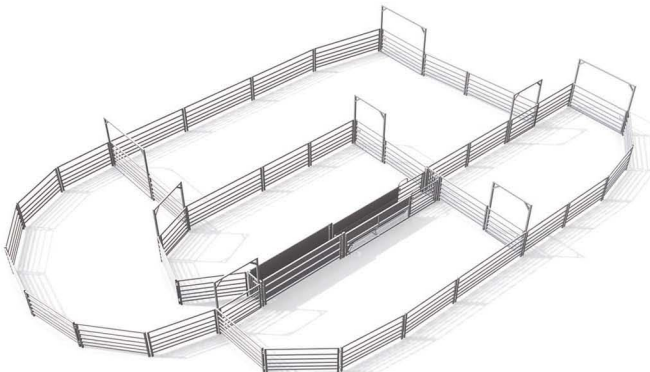

Permanent Sheep Yard Products

Sheep Panel In 2, 3m From $205 + GST	Gates (Slamatch) In 1.5, 2.4m From $419 + GST	Gates (Double Hinged) In 1.5, 2.4, 4m From $419 + GST	Drenching Gate 0.9m $336 + GST	Race Gate $258 + GST
Race Bow $110 + GST	V Race Drafting Panel 4m Set of two $2,519 + GST	Race Panel 3m Straight and Curved Straight Panel $532 + GST Curved Panel $572 + GST		

Permanent Sheep Yards

20 Head HD Sheep Yard

73 Head
Full Holding

- 1 x HDVRACE
- 4 x HDSYG15
- 2 x HDSRG
- 10 x HDSYP2

$6,799 + GST

180 Head HD Sheep Yard

429 Head
Full Holding

- 1 x HDVRACE
- 8 x HDSYG24
- 2 x HDSRG
- 19 x HDSYP2
- 7 x HDSYP3
- 1 x HDSCP

$13,499 + GST

262 Head HD Sheep Yard

483 Head
Full Holding

- 1 x HDVRACE
- 2 x HDSRP
- 1 x HDSRB
- 2 x HDSRG65
- 5 x HDSRG15
- 3 x HDSYG24
- 26 x HDSYP2
- 7 x HDSYP3

$15,299 + GST

Visit our website for more products and detailed specifications

www.stronghold.co.nz