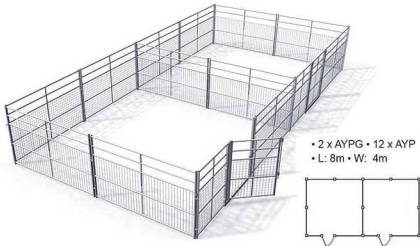

Grated Walkways

Grating Size **\$399** + GST
38 x 38 x 25mm

Grating Size **\$595** + GST
38 x 38 x 38mm

Standard panel size **3660 x 1220 mm**
Call for different sizes

Features

- Anti-slip grit surface
- Chemical resistance
- Corrosion resistance
- Fire resistance
- Light weight & High load strength
- In Black or Yellow (call for more options)

Visit our website for more info

Visit our website for more products and detailed specifications

www.stronghold.co.nz

Any Layout Possible

Calf / Livestock Pens

For Calves, Goats, Pigs, Alpaca, etc.

2x 4m x 4m Calf / Livestock Pens \$3,399 + GST