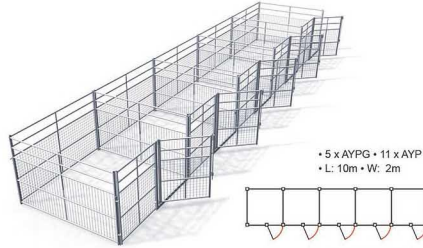

Grated Walkways

Grating Size **\$399** + GST
38 x 38 x 25mm

Grating Size **\$595** + GST
38 x 38 x 38mm

Standard panel size **3660 x 1220 mm**
Call for different sizes

Features

- Anti-slip grit surface
- Chemical resistance
- Corrosion resistance
- Fire resistance
- Light weight & High load strength
- In Black or Yellow (call for more options)

Visit our website for more info

Visit our website for more products and detailed specifications

www.stronghold.co.nz

Any Layout Possible

Calf / Livestock Pens

For Calves, Goats, Pigs, Alpaca, etc.

2x 4m x 4m Calf / Livestock Pens \$3,399 + GST