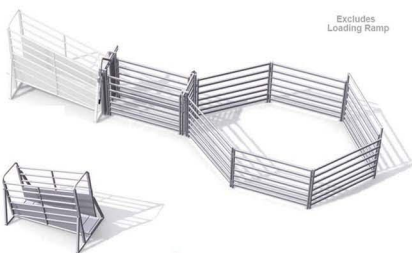

Farm Gates • Feeders • Stock Yards • Headbails and more!

Cattle Yards

Have your own plans? Talk to us!

Available in **Portable** and **Permanent** series

- Portable Series**
- 7 rail
 - 50 x 30 mm
 - Oblong Tube

- Permanent Series**
- 7 rail
 - 80 x 40 mm
 - Oblong Tube

Add Loading Ramp For **\$3,649** + GST

Add Loading Ramp For **\$3,649** + GST

Add Loading Ramp For **\$3,649** + GST

Cattle Yard Appr. 10 Head 
Portable \$5,299 + GST 10H
Permanent \$6,599 + GST 14H