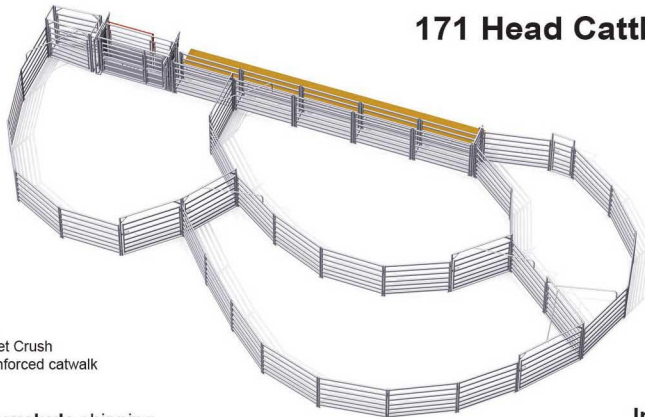

Squeeze Crush \$12,999 + GST

97 Head Cattle Yard

- Features**
- Heavy duty headbail
 - Fibre reinforced catwalk
 - Multi feed forcing pen

Includes **Force Pen and FRP Catwalk \$29,999** + GST

171 Head Cattle Yard