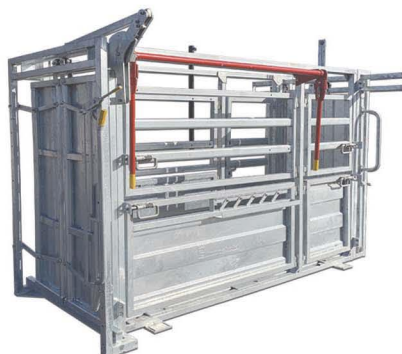

\$799 + GST

Self Locking

Sliding Gate with Integrated Headbail

\$1,749 + GST

Vetless Crush **\$7,499** + GST

Vet Crush **\$9,499** + GST

Squeeze Crush **\$12,999** + GST

Visit our website for more products and detailed specifications

www.stronghold.co.nz

Cattle Yard Products

All yard panels are **Fully Modular**

<p>Standalone Yard Gates 6 Rail • 80 x 40 x 2mm</p>  <p>Built in slam latch</p> <p>In 0.75, 1.5, 1.8, 2.1, 2.4, 2.7, 3.0, 3.3, 3.6m</p> <p>From \$270 + GST</p>	<p>Portable Yard Panel (chain)</p>  <p>1700mm</p> <p>3000mm</p> <p>From \$297 + GST</p>	<p>Portable Yard Panel (sleeve) 7 Rail • 50 x 30mm</p>  <p>1800mm</p> <p>2100mm</p> <p>From \$297 + GST</p>	<p>Portable Yard Gate</p>  <p>2200mm</p> <p>1.8m or 2.1m</p> <p>From \$575 + GST</p>
<p>Permanent Yard Panel</p>  <p>7 Rail • 80 x 40mm</p> <p>1800mm</p> <p>In 1.8, 2.1, 2.4m</p> <p>From \$399 + GST</p>	<p>Permanent Yard Gates</p>  <p>2200mm</p> <p>In 1.5, 1.8, 2.1, 2.4, 3.0m</p> <p>From \$559 + GST</p>	<p>Permanent Man Gate</p>  <p>2200mm</p> <p>0.8m</p> <p>From \$479 + GST</p>	<p>Permanent Panel with Integrated Man Gate</p>  <p>2200mm</p> <p>In 2.1 & 2.4m</p> <p>From \$699 + GST</p>
<p>Drop Rail Panel</p>  <p>1800mm</p> <p>2.4m, 2.1m</p> <p>From \$509 + GST</p>	<p>Yard Panel Braces</p>  <p>\$75 ea. + GST</p>	<p>Gate Stay</p>  <p>\$35 + GST</p>	<p>Anti-Backing Ratchet</p>  <p>\$419 + GST</p>
<p>Remote Drafting Unit</p>  <p>Left & Right Handed Available</p> <p>\$4,999 + GST</p>	<p>Forcing Pen In 2.4m and 3m radius</p>  <p>From \$3,569 + GST</p>	<p>Multi-Feed Forcing Pen 3m radius</p>  <p>From \$6,499 + GST</p>	<p>Race Bow</p>  <p>2200mm</p> <p>\$229 + GST</p>
<p>Portable Loading Ramp Adjustable Height</p>  <p>\$3,649 + GST</p>	<p>Heavy Duty Loading Ramp With Catwalk & Loading Platform</p>  <p>\$9,250 + GST</p>	<p>Heavy Duty Loading Ramp With Catwalk</p>  <p>\$5,999 + GST</p>	<p>Heavy Duty Loading Platform</p>  <p>\$3,899 + GST</p>