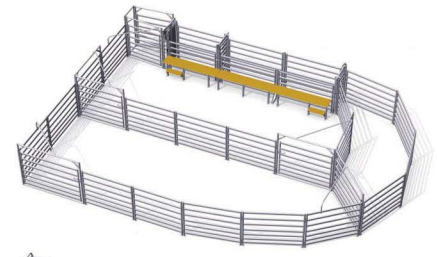

Farm Gates • Feeders • Stock Yards • Headbails and more!

Cattle Yards

Have your own plans? Talk to us!

Available in **Portable** and **Permanent** series

- Portable Series**
- 7 rail
 - 50 x 30 mm
 - Oblong Tube

- Permanent Series**
- 7 rail
 - 80 x 40 mm
 - Oblong Tube

Add Loading Ramp For **\$3,649** + GST

Add Loading Ramp For **\$3,649** + GST

Add Loading Ramp For **\$3,649** + GST

Cattle Yard Appr. 10 Head 
Portable \$5,299 + GST 10H
Permanent \$6,599 + GST 14H