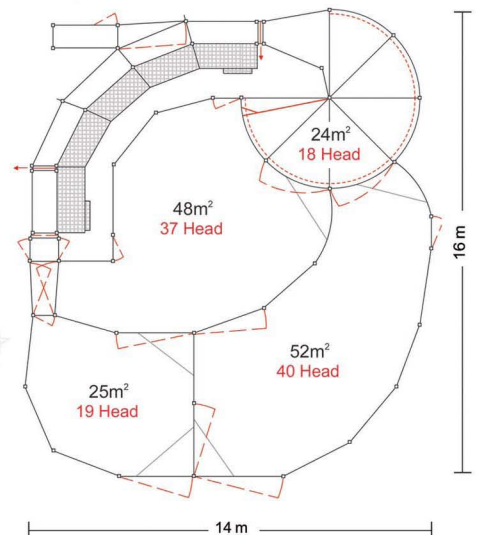

Cattle Yard Appr. 30 Head 
Portable \$8,699 + GST 20H
Permanent \$10,799 + GST 28H

Cattle Yard Appr. 78 Head 
Permanent \$19,399 + GST 78H

FRP

ANTI-SLIP GRIT FINISH

114 Head Yard Special

- Features**
- Heavy duty headbail
 - Fibre reinforced catwalk
 - Multi feed forcing pen