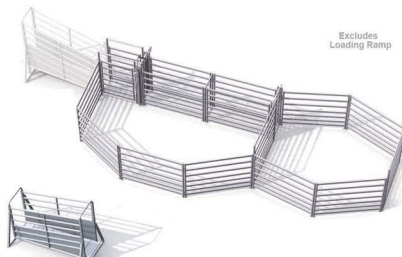

Farm Gates • Feeders • Stock Yards • Headbails and more!

Cattle Yards

Have your own plans? Talk to us!

Available in **Portable** and **Permanent** series

- Portable Series**
- 7 rail
 - 50 x 30 mm
 - Oblong Tube

- Permanent Series**
- 7 rail
 - 80 x 40 mm
 - Oblong Tube

Add Loading Ramp For **\$3,649** + GST

Add Loading Ramp For **\$3,649** + GST

Add Loading Ramp For **\$3,649** + GST

Cattle Yard Appr. 10 Head 
Portable \$5,299 + GST 10H
Permanent \$6,599 + GST 14H

Cattle Yard Appr. 30 Head 
Portable \$8,699 + GST 20H
Permanent \$10,799 + GST 28H

Cattle Yard Appr. 78 Head 
Permanent \$19,399 + GST 78H

FRP

ANTI-SLIP GRIT FINISH

114 Head Yard Special

- Features**
- Heavy duty headbail
 - Fibre reinforced catwalk
 - Multi feed forcing pen