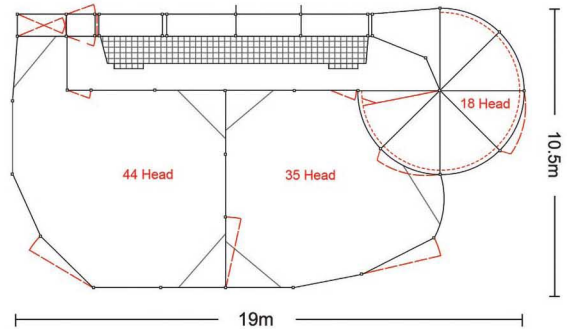

Includes **Force Pen and FRP Catwalk $29,999** + GST