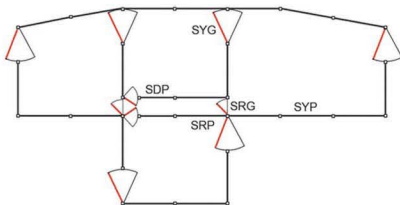

Visit our website for more products and detailed specifications

www.stronghold.co.nz

Portable Sheep Yards

Basic Drafting Set

- 10 x SYP
- 4 x SYG
- 2 x SRG
- 3 x SRP
- 1 x SDP

\$3,999
+ GST

60 Head / 2 way Drafting

- 16 x SYP
- 4 x SYG
- 2 x SRG
- 3 x SRP
- 1 x SDP

\$5,049
+ GST

60 Head / 3 way Drafting

- 20 x SYP
- 6 x SYG
- 2 x SRG
- 2 x SRP
- 2 x SDP

\$6,299
+ GST

200 Head / 3 way Drafting

- 37 x SYP
- 8 x SYG
- 2 x SRG
- 4 x SRP
- 2 x SDP