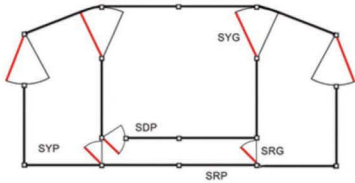

www.stronghold.co.nz

Cattle Yard Products

All yard panels are **Fully Modular**

<p>Standalone Yard Gates 6 Rail • 80 x 40 x 2mm</p>  <p>Built in slam latch</p> <p>In 0.75, 1.5, 1.8, 2.1, 2.4, 2.7, 3.0, 3.3, 3.6m</p> <p>From \$270 + GST</p>	<p>Portable Yard Panel (chain)</p>  <p>1700mm</p> <p>3000mm</p> <p>From \$297 + GST</p>	<p>Portable Yard Panel (sleeve) 7 Rail • 50 x 30mm</p>  <p>1800mm</p> <p>2100mm</p> <p>From \$297 + GST</p>	<p>Portable Yard Gate</p>  <p>2200mm</p> <p>1.8m or 2.1m</p> <p>From \$575 + GST</p>
<p>Permanent Yard Panel</p>  <p>7 Rail • 80 x 40mm</p> <p>1800mm</p> <p>In 1.8, 2.1, 2.4m</p> <p>From \$399 + GST</p>	<p>Permanent Yard Gates</p>  <p>2200mm</p> <p>In 1.5, 1.8, 2.1, 2.4, 3.0m</p> <p>From \$559 + GST</p>	<p>Permanent Man Gate</p>  <p>2200mm</p> <p>0.8m</p> <p>From \$479 + GST</p>	<p>Permanent Panel with Integrated Man Gate</p>  <p>2200mm</p> <p>In 2.1 & 2.4m</p> <p>From \$699 + GST</p>
<p>Drop Rail Panel</p>  <p>1800mm</p> <p>2.4m, 2.1m</p> <p>From \$509 + GST</p>	<p>Yard Panel Braces</p>  <p>\$75 ea. + GST</p>	<p>Gate Stay</p>  <p>\$35 + GST</p>	<p>Anti-Backing Ratchet</p>  <p>\$419 + GST</p>
<p>Remote Drafting Unit</p>  <p>Left & Right Handed Available</p> <p>\$4,999 + GST</p>	<p>Forcing Pen In 2.4m and 3m radius</p>  <p>From \$3,569 + GST</p>	<p>Multi-Feed Forcing Pen 3m radius</p>  <p>From \$6,499 + GST</p>	<p>Race Bow</p>  <p>2200mm</p> <p>\$229 + GST</p>
<p>Portable Loading Ramp Adjustable Height</p>  <p>\$3,649 + GST</p>	<p>Heavy Duty Loading Ramp With Catwalk & Loading Platform</p>  <p>\$9,250 + GST</p>	<p>Heavy Duty Loading Ramp With Catwalk</p>  <p>\$5,999 + GST</p>	<p>Heavy Duty Loading Platform</p>  <p>\$3,899 + GST</p>

Visit our website for more products and detailed specifications

www.stronghold.co.nz

Portable Sheep Yards

Basic Drafting Set

- 10 x SYP
- 4 x SYG
- 2 x SRG
- 3 x SRP
- 1 x SDP

\$3,999
+ GST

60 Head / 2 way Drafting