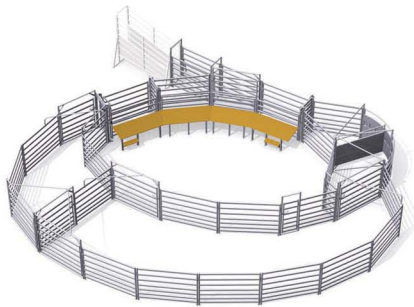

CYG18

CYG21

CYG24

Yard Special
\$34,199 + GST
 Normally \$36,399 + GST

Available through PGG Wrightson, Fonterra Farm Source and through your Farmlands & Ruralco Cards

Cattle Yards

Available in *Permanent* series