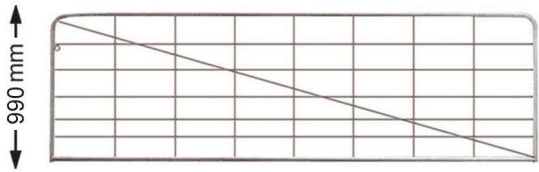

\$13,499 + GST

262 Head HD Sheep Yard

483 Head
Full Holding

- 1 x HDVRACE
- 2 x HDSRP
- 1 x HDSRB
- 2 x HDSRG65
- 5 x HDSRG15
- 3 x HDSYG24
- 26 x HDSYP2
- 7 x HDSYP3

\$15,299 + GST

Visit our website for more products and detailed specifications

www.stronghold.co.nz

Farm Gates

Bar Gates 6mm

32mm x 2mm uprights • Includes hinges • 6mm bars

10ft **\$125** + GST 12ft **\$139** + GST
 13ft **\$149** + GST 14ft **\$179** + GST
 16ft **\$196** + GST

Bar Gates 8mm