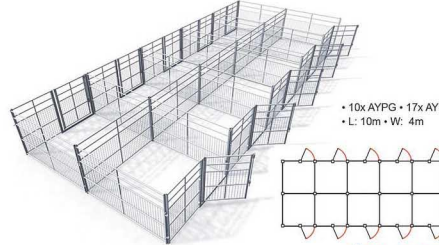

10x 2m x 2m Calf / Livestock Pens $7,099 + GST

Calf / Livestock Pen Products

• Welded Mesh • 50 x 50 x 4mm

Loading Ramp

For Sheep, Alpaca, Calves, Goats etc.

$229 + GST

$305 + GST

$325 + GST

$735 + GST