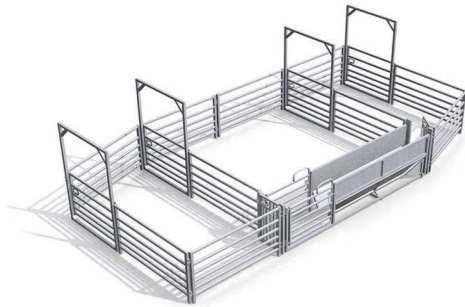

Permanent Sheep Yard Products

Sheep Panel In 2, 3m From $205 + GST	Gates (Slamatch) In 1.5, 2.4m From $419 + GST	Gates (Double Hinged) In 1.5, 2.4, 4m From $419 + GST	Drenching Gate 0.9m $336 + GST	Race Gate $258 + GST
Race Bow $110 + GST	V Race Drafting Panel 4m Set of two $2,519 + GST	Race Panel 3m Straight and Curved Straight Panel $532 + GST Curved Panel $572 + GST		

Permanent Sheep Yards

20 Head HD Sheep Yard

73 Head
Full Holding

- 1 x HDVRACE
- 4 x HDSYG15
- 2 x HDSRG
- 10 x HDSYP2

$6,799 + GST