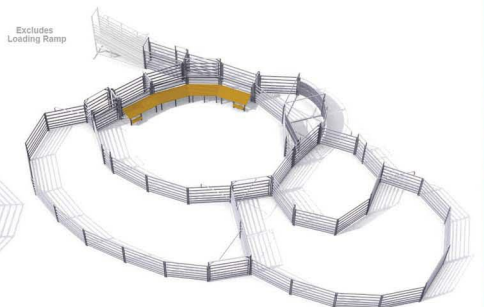

Add Loading Ramp For **$3,649** + GST

Cattle Yard Appr. 190 Head
Permanent **$34,999** + GST 190H

Cattle Yard Products