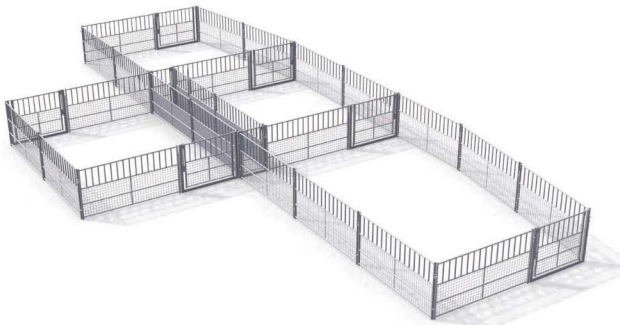

Portable Sheep Yards

Basic Drafting Set

- 10 x SYP
- 4 x SYG
- 2 x SRG
- 3 x SRP
- 1 x SDP

$3,999
+ GST

60 Head / 2 way Drafting

- 16 x SYP
- 4 x SYG
- 2 x SRG
- 3 x SRP
- 1 x SDP

$5,049
+ GST

60 Head / 3 way Drafting

- 20 x SYP
- 6 x SYG
- 2 x SRG
- 2 x SRP
- 2 x SDP

$6,299
+ GST

200 Head / 3 way Drafting

- 37 x SYP
- 8 x SYG
- 2 x SRG
- 4 x SRP
- 2 x SDP

$10,299
+ GST

Portable Sheep Yard Products

970 mm

$182 + GST

$259 + GST

$167 + GST

$219 + GST

$369 + GST

$219 + GST

$305 + GST

$2,099 + GST

$735 + GST

Visit our website for more products and detailed specifications

www.stronghold.co.nz