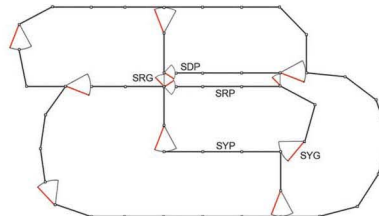

Visit our website for more products and detailed specifications

www.stronghold.co.nz

Portable Sheep Yards

Basic Drafting Set

- 10 x SYP
- 4 x SYG
- 2 x SRG
- 3 x SRP
- 1 x SDP

\$3,999
+ GST

60 Head / 2 way Drafting

- 16 x SYP
- 4 x SYG
- 2 x SRG
- 3 x SRP
- 1 x SDP

\$5,049
+ GST

60 Head / 3 way Drafting

- 20 x SYP
- 6 x SYG
- 2 x SRG
- 2 x SRP
- 2 x SDP

\$6,299
+ GST

200 Head / 3 way Drafting

- 37 x SYP
- 8 x SYG
- 2 x SRG
- 4 x SRP
- 2 x SDP

\$10,299
+ GST

Portable Sheep Yard Products

Panel

970 mm

\$182 + GST

Panel with Gate

\$259 + GST

Race Gate