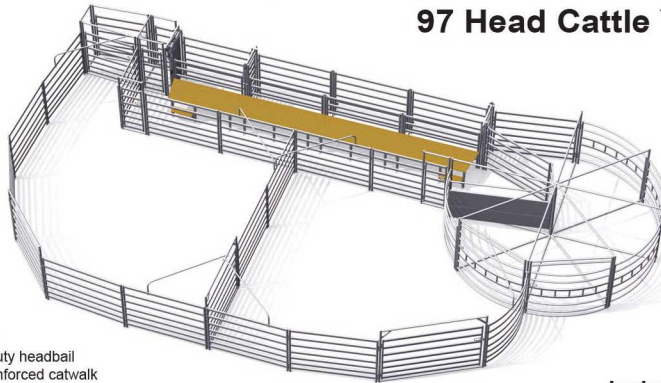

97 Head Cattle Yard

1. **Features**
2. Heavy duty headbail
   - Fibre reinforced catwalk
   - Multi feed forcing pen