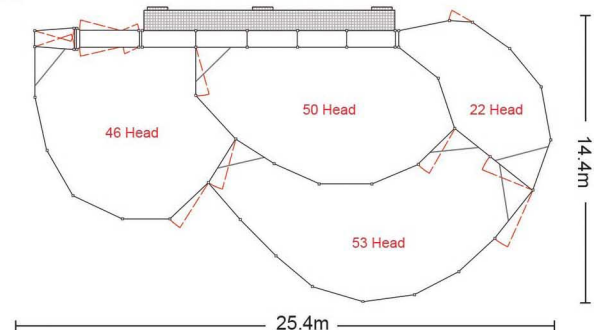

Includes **Vet Crush and FRP Catwalk $34,999** + GST

All prices **exclude** shipping

Stronghold Trading Limited

For shipment tracking details please contact **021 707300**

Main Office: 151 Anderson Rd, Warkworth Ph: 0210 724 088 (Maarten) Email: admin@stronghold.co.nz

Tirau Yard: 19 Patetere St, Tirau Ph: 0275 144 443 (Gavin) Email: sales@stronghold.co.nz

Rangiora Yard: 834 Mill Road, Ohoka Ph: 0297 707 916 (Russell) Email: salessouth@stronghold.co.nz

www.stronghold.co.nz