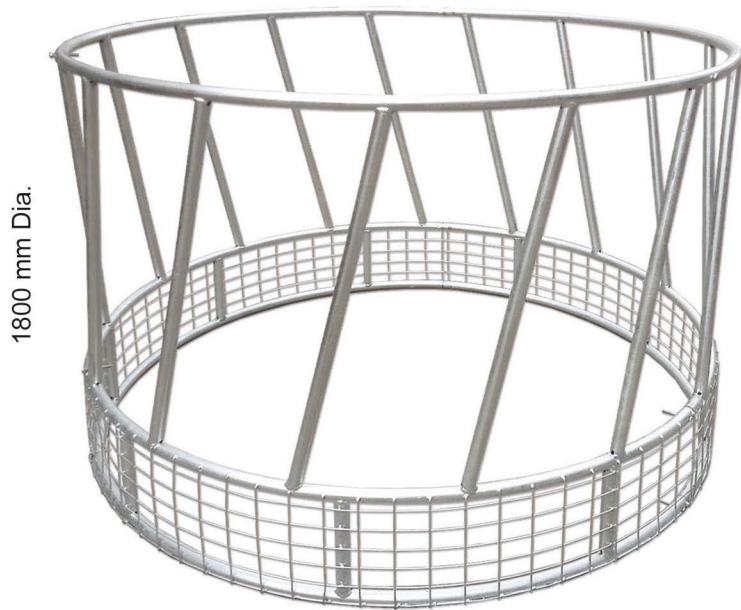

Bull Gates

8ft **\$219** + GST
 10ft **\$239** + GST
 12ft **\$259** + GST
 14ft **\$279** + GST

Feet / Meter Conversion

ft	m
8	2.44
10	3.05
12	3.66
13	3.96
14	4.27
16	4.81

Visit our website for more products and detailed specifications

www.stronghold.co.nz

Hay Feeders

1800 mm Dia.

Ring Feeder **RF1800** **\$599** + GST

1800 mm Dia.

Feeder **HF1800** **\$719** + GST

2300 mm Dia.

Feeder **HF2300** **\$1,019** + GST