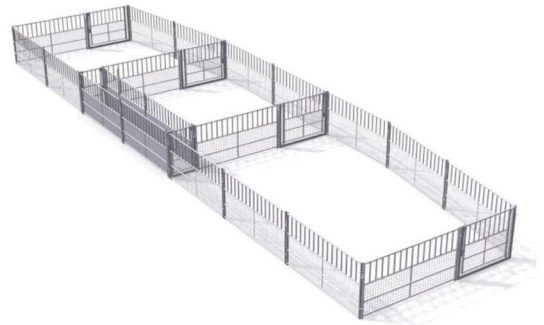

Visit our website for more products and detailed specifications

www.stronghold.co.nz

Portable Sheep Yards

Basic Drafting Set

- 10 x SYP
- 4 x SYG
- 2 x SRG
- 3 x SRP
- 1 x SDP

\$3,999
+ GST

60 Head / 2 way Drafting

\$10,299
+ GST

Portable Sheep Yard Products

Panel

970 mm

\$182 + GST

Panel with Gate

\$259 + GST

Race Gate