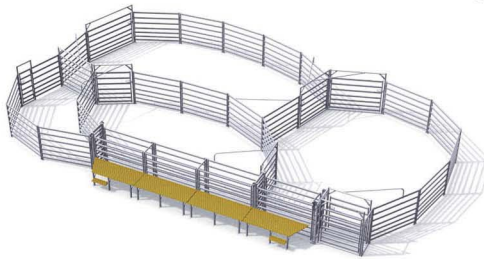

Add Loading Ramp For **$3,649** + GST

Cattle Yard Appr. 138 Head
Permanent **$26,249** + GST 138H